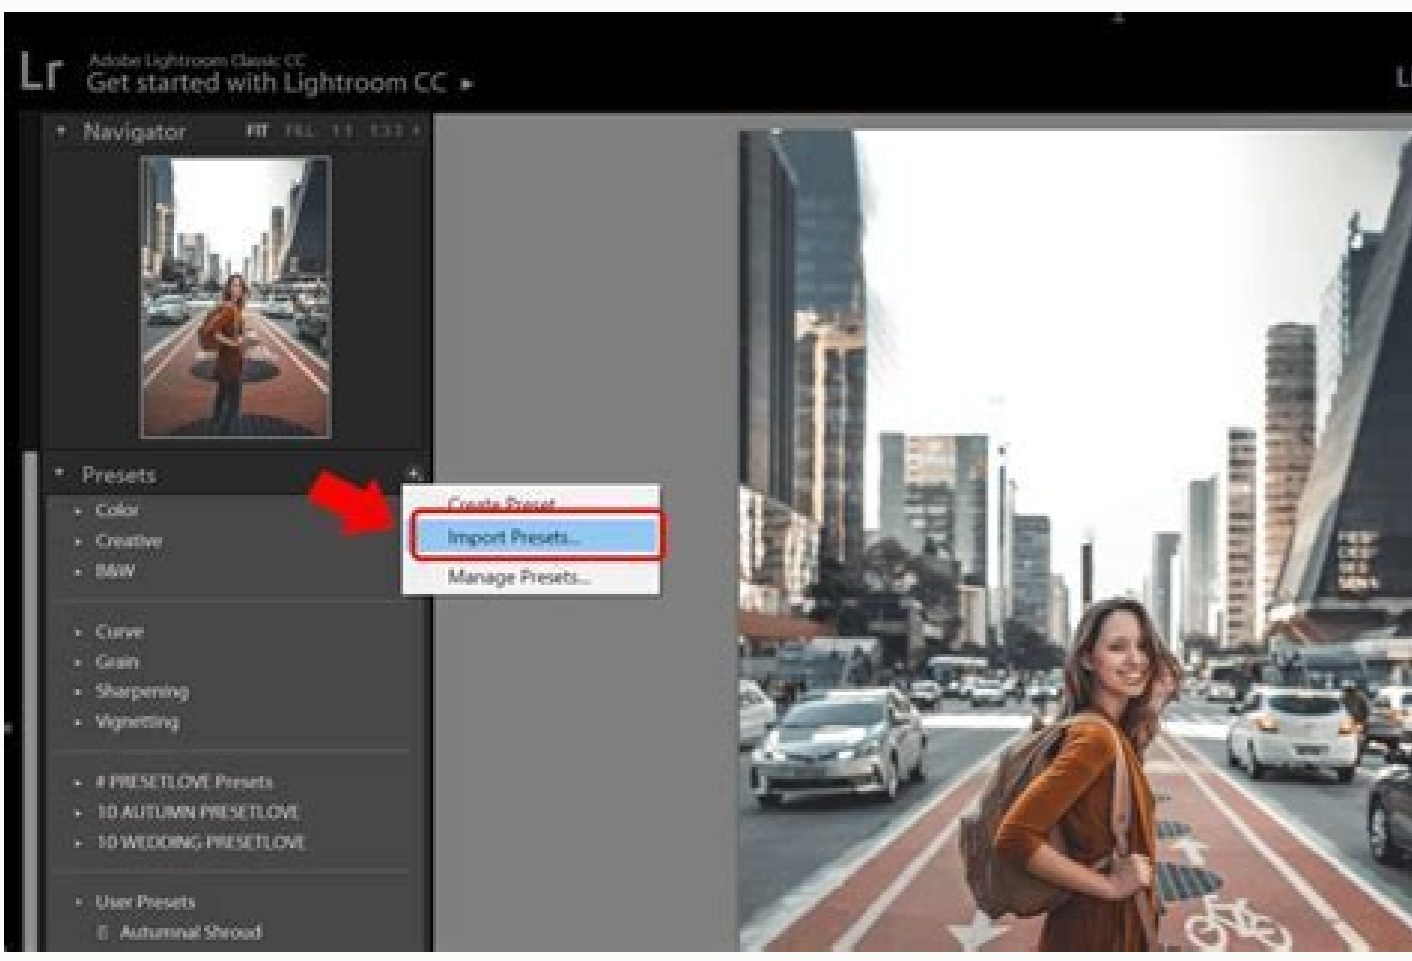

Convert Lrtemplate to dng

How to convert dng file to Lrtemplate. Convert Lrtemplate to dng online. Convert Lrtemplate to dng mobile. How to convert arw to dng. Convert Lrtemplate to dng without lightroom.